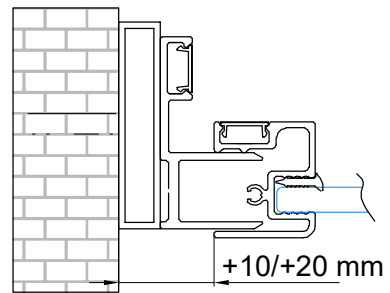

ZEN PV

Reversible

ZEN PV

1

1

ESTERNO
OUTSIDE
BOX

(E)

INTERNO
INSIDE
BOX

M4X60

M4X60

2

(F)

(G)

0.0 / +10 mm

SILICONE

SILICONE