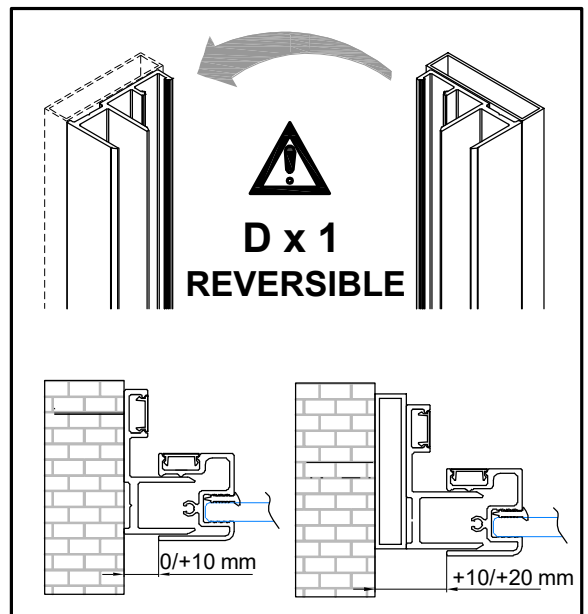

ZEN PV

Reversible

ZEN PV

1

1

ESTERNO
OUTSIDE
BOX

(E)

INTERNO
INSIDE
BOX

M4X60

M4X60

2

(F)

(G)

0.0 / +10 mm

SILICONE

SILICONE