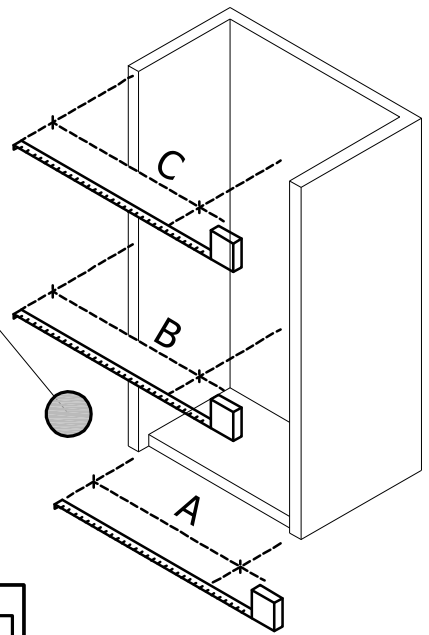

ZEN PV

Reversible

ZEN PV

1

1

ESTERNO
OUTSIDE
BOX

(E)

INTERNO
INSIDE
BOX

M4X60

M4X60

2

(F)

(G)

0.0 / +10 mm

SILICONE

SILICONE