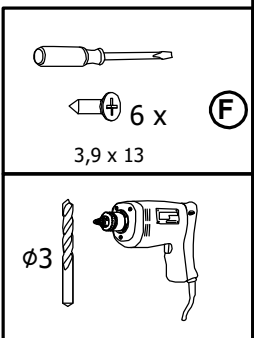

M4X60

M4X60

2

(F)

(G)

0.0 / +10 mm

SILICONE

SILICONE