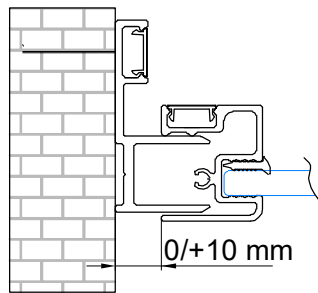

ZEN PV

Reversible

ZEN PV

1

1

ESTERNO
OUTSIDE
BOX

(E)

INTERNO
INSIDE
BOX

M4X60

M4X60

2

(F)

(G)

0.0 / +10 mm

SILICONE

SILICONE