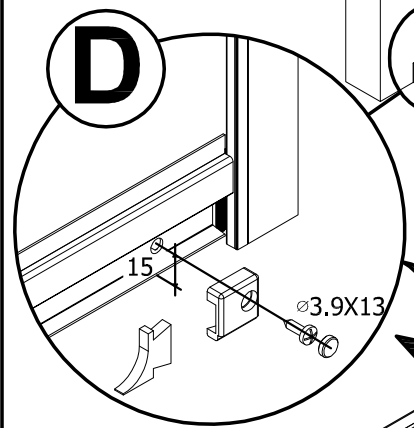

195mm LIVE S2S 90x70cm
295mm LIVE S2S 100x80cm
495mm LIVE S2S 120x80cm

7mm LIVE S2S 90x70cm
107mm LIVE S2S 100x80cm
107mm LIVE S2S 120x80cm

212mm LIVE S2S 90x70cm
312mm LIVE S2S 100x80cm
512mm LIVE S2S 120x80cm

24mm LIVE S2S 90x70cm
124mm LIVE S2S 100x80cm
124mm LIVE S2S 120x80cm

2 x A	4x 3.9X13	6x 3.9X13	∅3