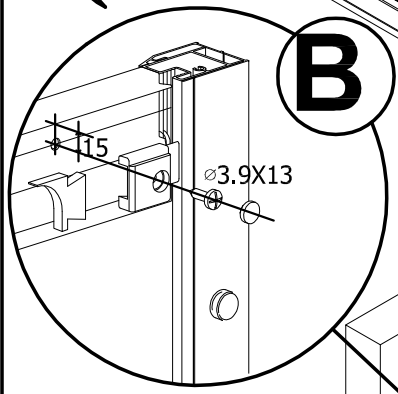

195mm LIVE S2S 90x70cm
295mm LIVE S2S 100x80cm
495mm LIVE S2S 120x80cm

7mm LIVE S2S 90x70cm
107mm LIVE S2S 100x80cm
107mm LIVE S2S 120x80cm

212mm LIVE S2S 90x70cm
312mm LIVE S2S 100x80cm
512mm LIVE S2S 120x80cm

24mm LIVE S2S 90x70cm
124mm LIVE S2S 100x80cm
124mm LIVE S2S 120x80cm

2 x A	4x 3.9X13	6x 3.9X13	∅3