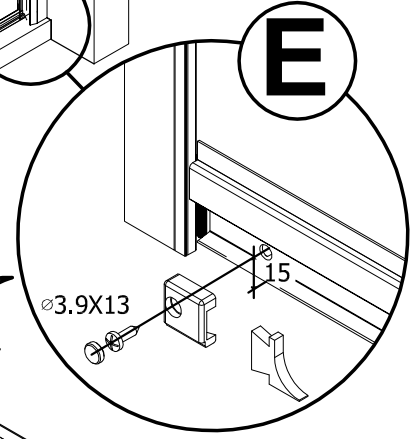

195mm LIVE S2S 90x70cm
295mm LIVE S2S 100x80cm
495mm LIVE S2S 120x80cm

7mm LIVE S2S 90x70cm
107mm LIVE S2S 100x80cm
107mm LIVE S2S 120x80cm

212mm LIVE S2S 90x70cm
312mm LIVE S2S 100x80cm
512mm LIVE S2S 120x80cm

24mm LIVE S2S 90x70cm
124mm LIVE S2S 100x80cm
124mm LIVE S2S 120x80cm

2 x A	4x 3.9X13	6x 3.9X13	∅3